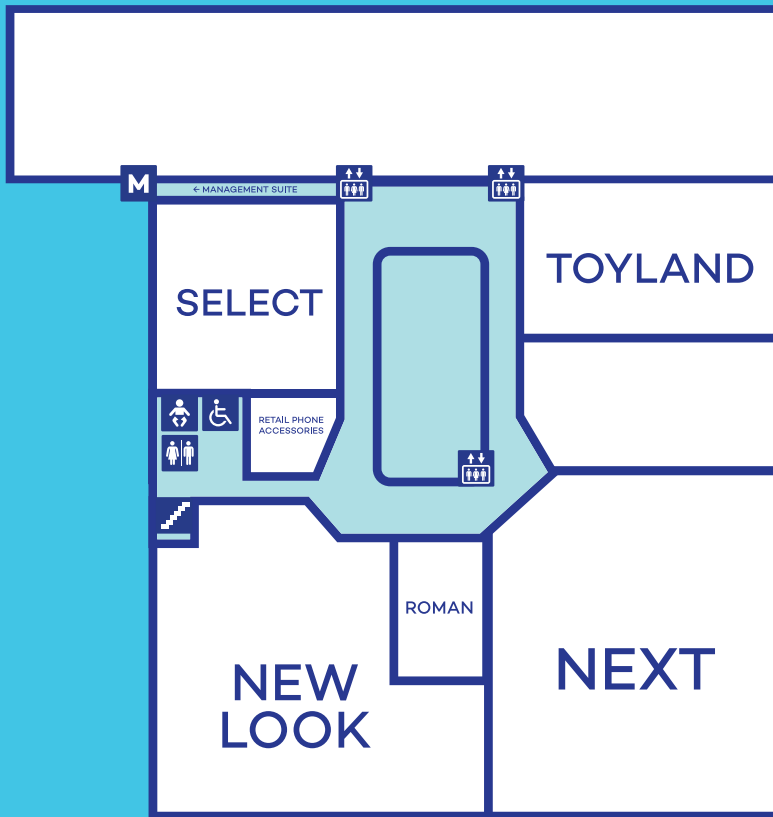

STORE DIRECTORY

UPPER MALL

LADIES FASHION

Bonmarché
New Look
Next
Roman
Select
Trespas
Yours

HEALTH & BEAUTY

Bodycare
Glamour Forever
Holland & Barrett
Mack & Dan's Barbers
Supercuts
The Fragrance Shop

MENS FASHION

Bonmarché
New Look
Next
Roman
Select
Trespas

SERVICES

Brunswick News
Max Spielmann
Mobile Phone Accesories
The Watch Hospital

LOWER MALL

JEWELLERY & ACCESSORIES

Bonmarché
New Look
Next
Nomination
Roman
Select
The Watch Hospital