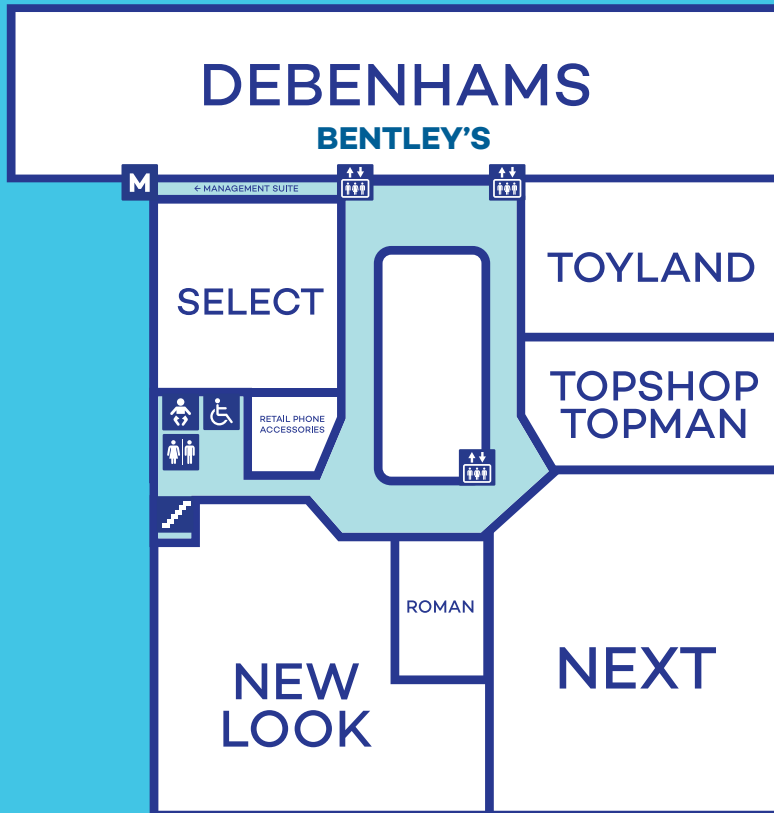

STORE DIRECTORY

UPPER MALL

LADIES FASHION

Bonmarché
Debenhams
Dorothy Perkins
New Look
Next
Roman
Select
Trespass
Yours

HEALTH & BEAUTY

Bodycare
Debenhams
Glamour Forever
Holland & Barrett
Mack & Dan's Barbers
Supercuts
The Fragrance Shop

MENS FASHION

Debenhams
Next
Topman
Trespass

HOMEWARES & GIFTS

Clintons
Debenhams
Gift Company
Next
Max Spielmann
The Watch Hospital
Toyland

CHILDRENS FASHION

Debenhams
New Look
Next
Trespass
Toyland

MOBILE PHONE & TECHNOLOGY

LOWER MALL

JEWELLERY & ACCESSORIES

Bonmarché
Debenhams
Dorothy Perkins
New Look
Next
Nomination
Roman
Select
The Watch Hospital

Brunswick

BRUNSWICKSHOPPING.COM