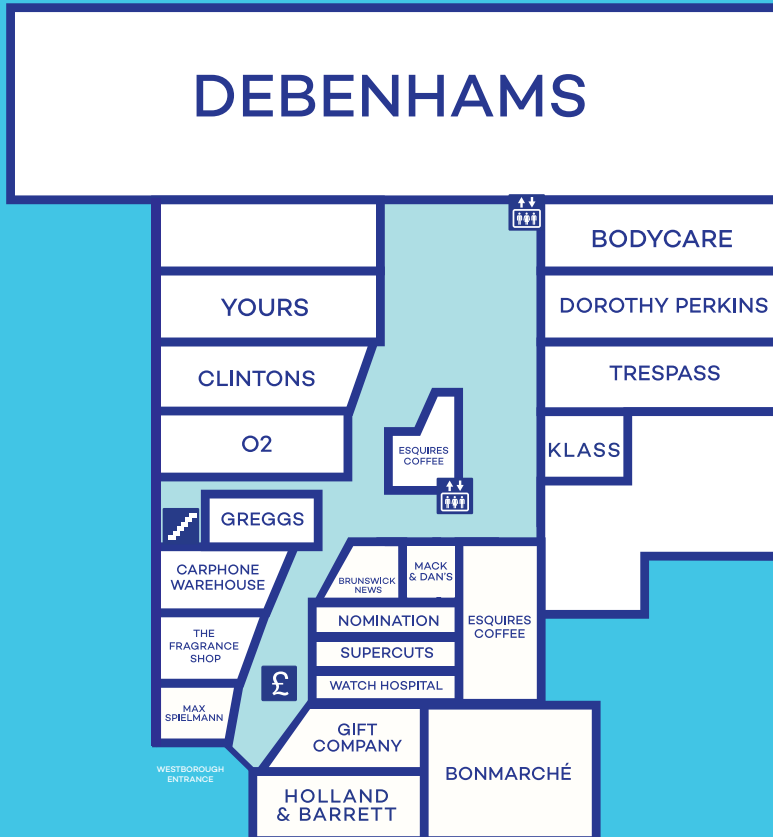

STORE DIRECTORY

UPPER MALL

LADIES FASHION

Bonmarché
Debenhams
Dorothy Perkins
Klass
New Look
Next
Roman
Select
Trespass
Yours

MENS FASHION

Debenhams
Next
Topman
Trespass

CHILDRENS FASHION

Debenhams
New Look
Next
Trespass
Toyland

FOOTWEAR

Bonmarché
Debenhams
Dorothy Perkins
New Look
Next
Roman
Select
Trespass

HEALTH & BEAUTY

Bodycare
Debenhams
Glamour Forever
Holland & Barrett
Mack & Dan's Barbers
Supercuts
The Fragrance Shop

HOMEWARES & GIFTS

Clintons
Debenhams
Gift Company
Next
Max Spielmann
The Watch Hospital
Toyland

MOBILE PHONE & TECHNOLOGY

Carphone Warehouse
Mobile Phone Accessories
O2
Sky

SERVICES

Brunswick News
Max Spielmann
Mobile Phone Accesories
The Watch Hospital

FOOD

Debenhams
Esquires
Greggs
Holland & Barrett

JEWELLERY & ACCESSORIES

Bonmarché
Debenhams
Dorothy Perkins
Klass
New Look
Next
Nomination
Roman
Select
The Watch Hospital

LOWER MALL

Brunswick

BRUNSWICKSHOPPING.COM